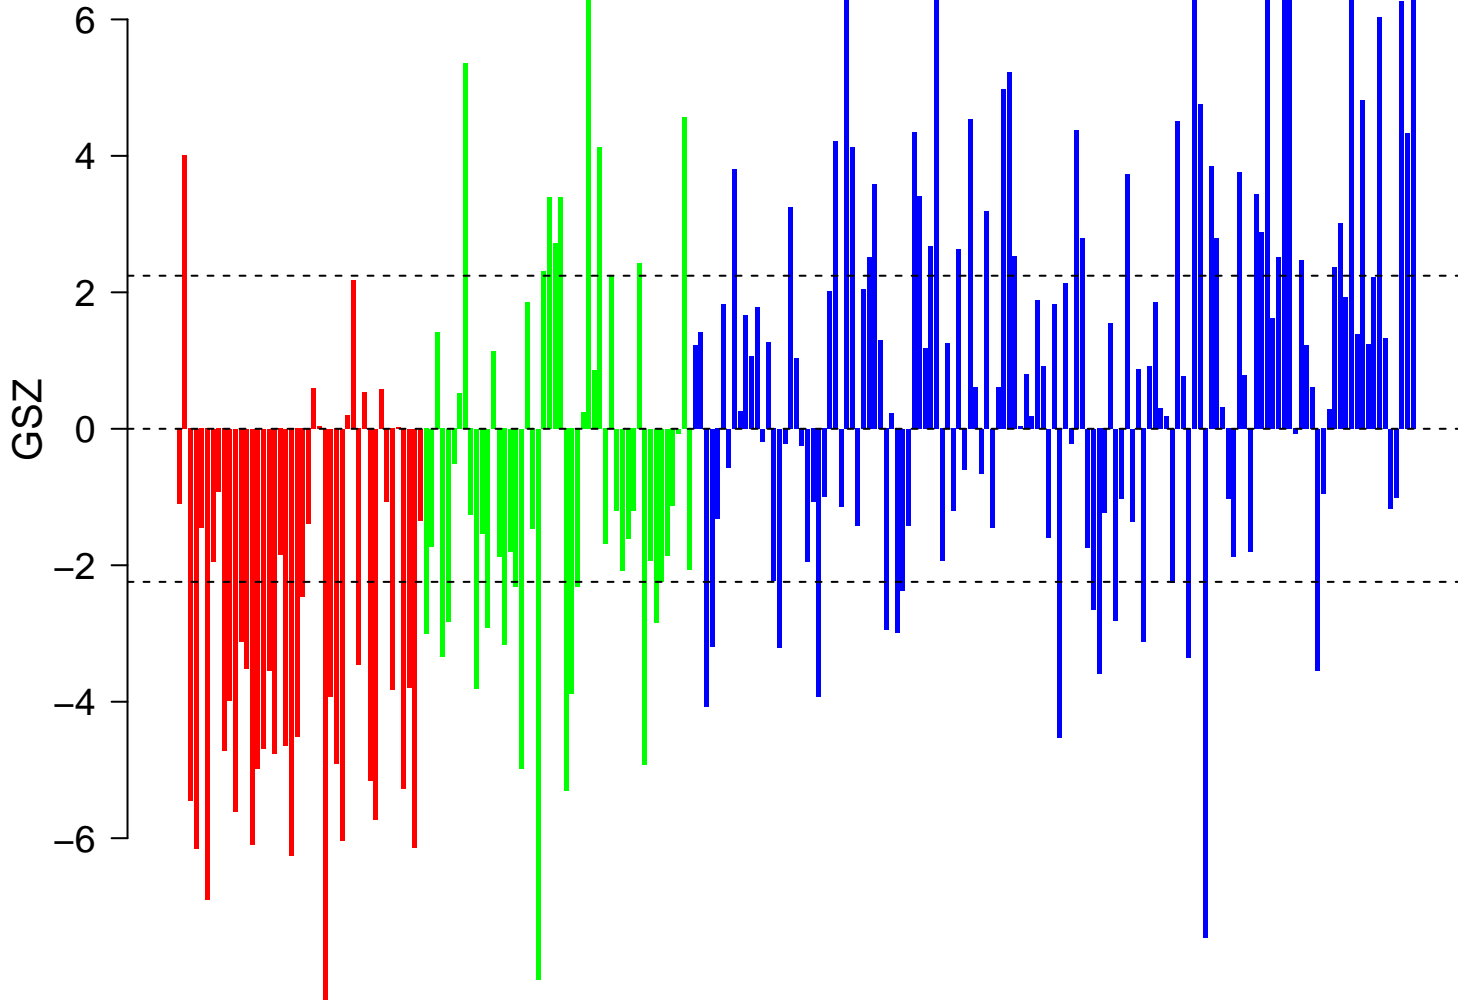

# monocytes peripheral blood\_10\_TssBiv